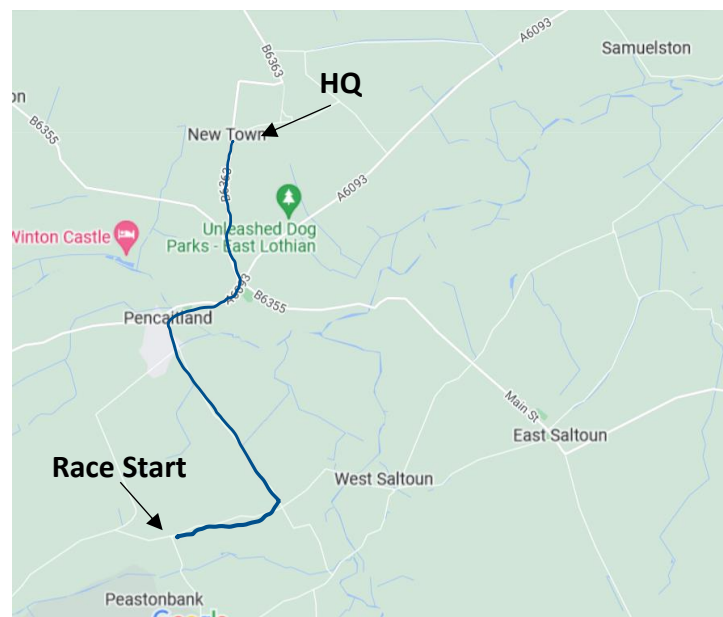

**Race Start/Finish**

The start is 5km from the HQ, make sure to give yourself plenty of time. Competitors are encouraged to ride there as there is nowhere to safely park at the start.

First rider off at 11:01.

The route from HQ to start/finish will be sign posted.

What3words location: ///exulted.singers.owned

<https://www.strava.com/routes/2939080976010104590>

## Course

The course distance is 18.5km, with 261m of elevation. The route is on country roads, take care on sharp corners and steep descents. There are two partially fast descents as marked in the map below, both will have a marshal at the start warning you.